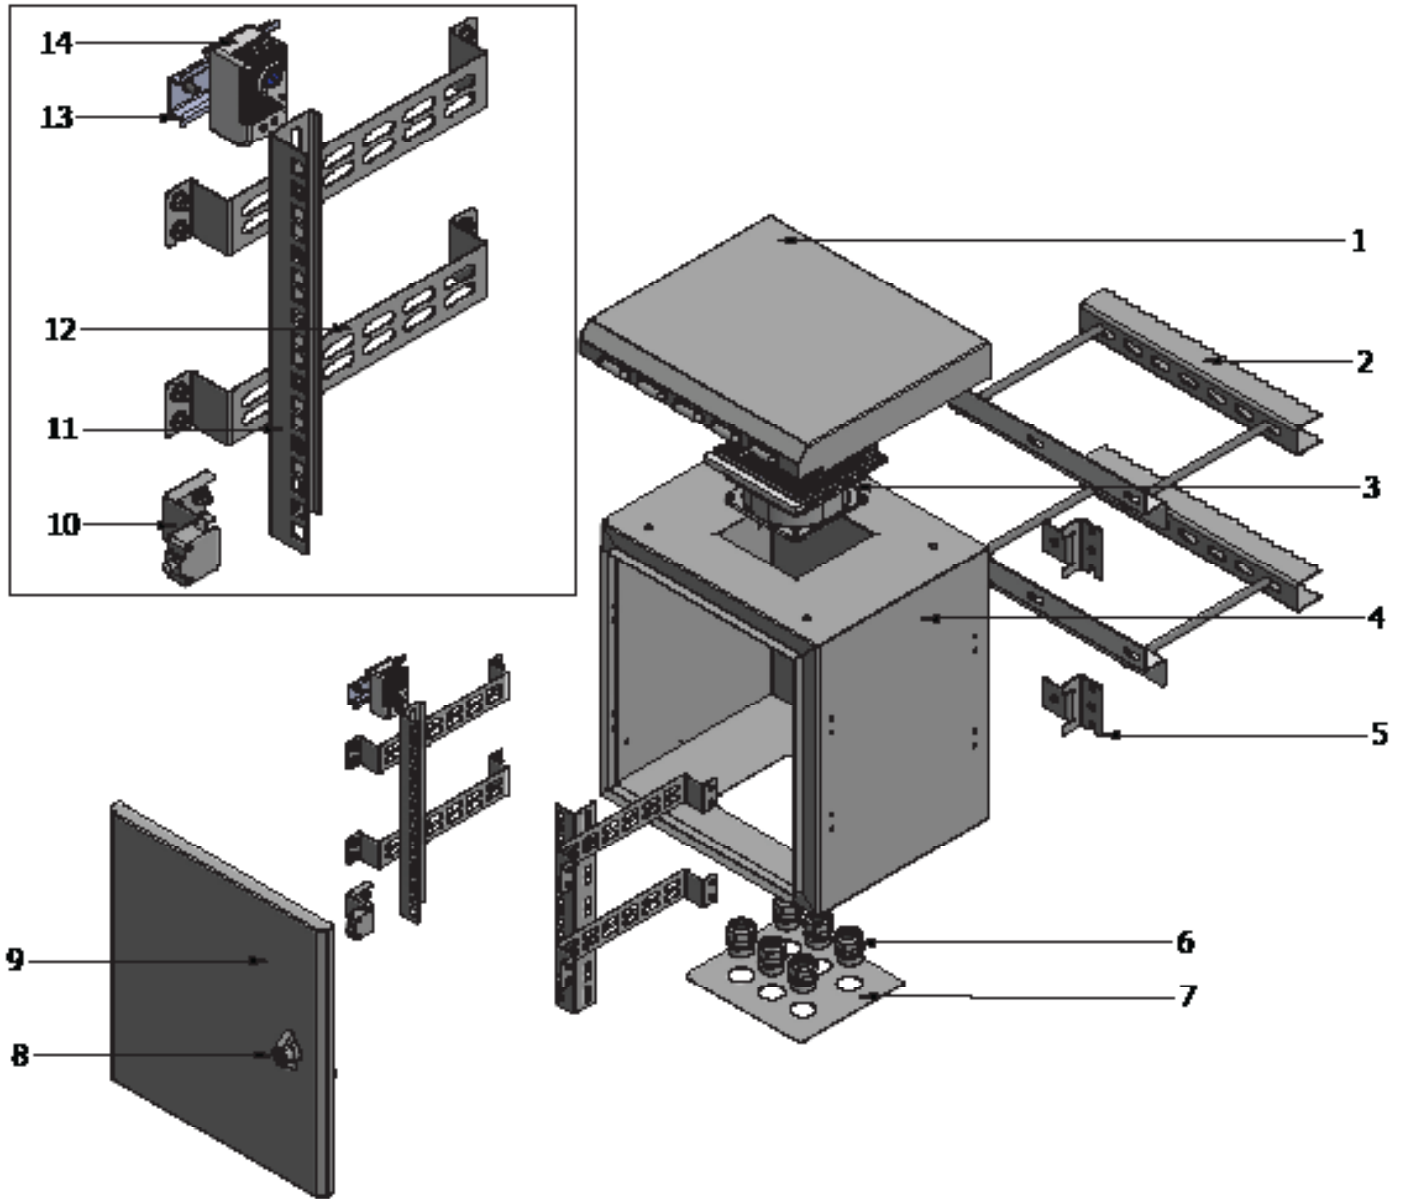

DIXBOX COFFRET IP55 6U, 350x300

COMPONENT LIST

NO	PART NAME	NO	PART NAME
1	Top Cover	8	Front Door Butterfly Lock
2	Pole Mounting Kit	9	Front Door
3	Fan Module	10	Door Switch
4	Cabinet Body	11	19" Device Mounting Rail
5	Wall Mounting Kit	12	Horizontal Support Bar
6	PG21 Cable Gland	13	DIN Rail
7	Gland Plate	14	Thermostat